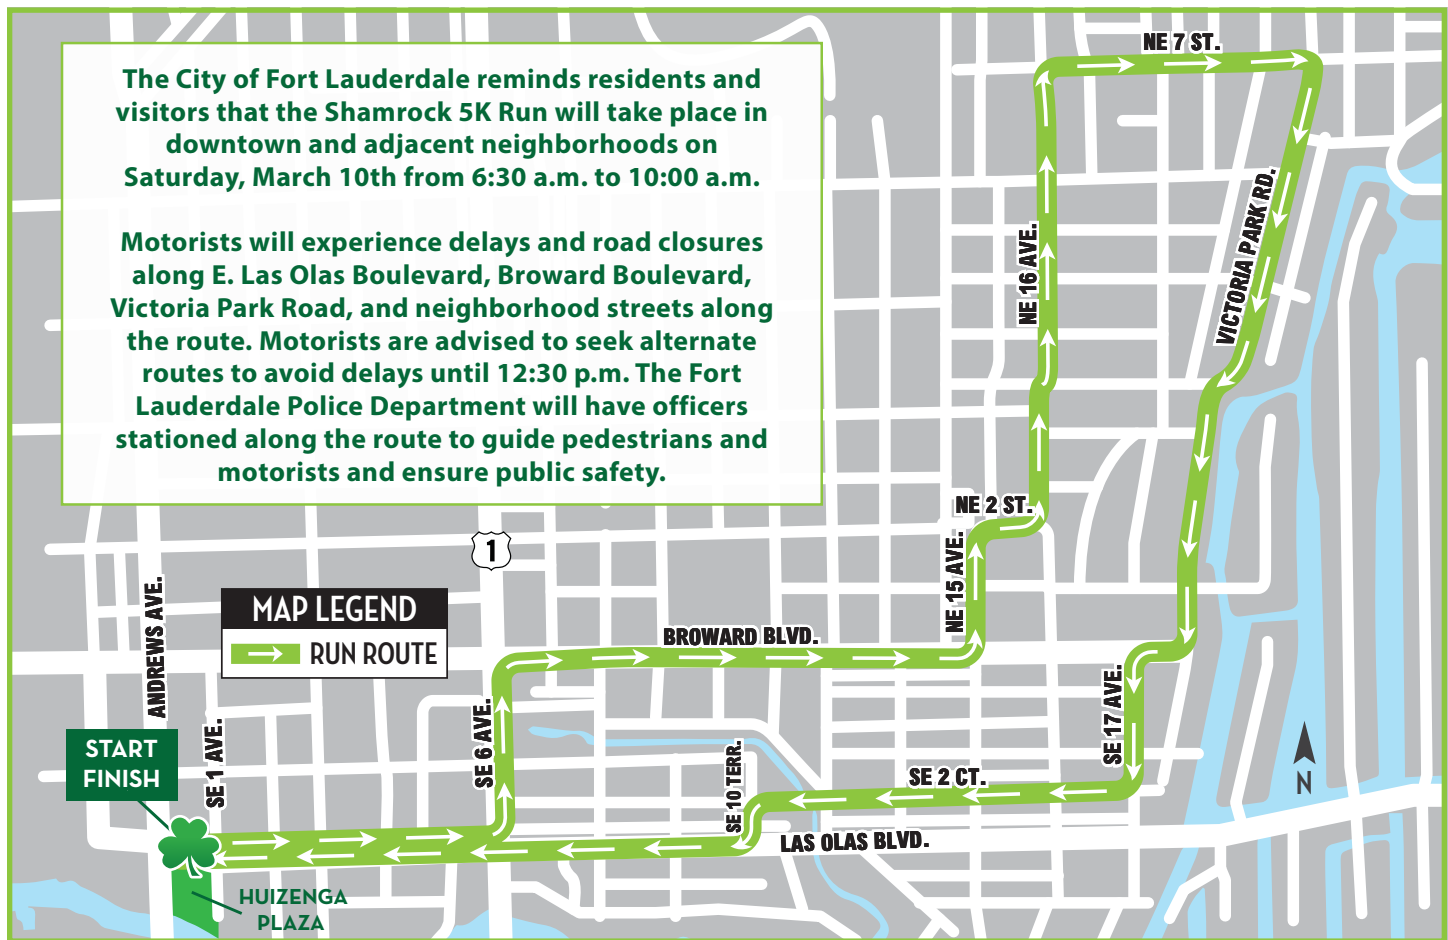

# SHAMROCK RUN ROAD CLOSURES

SATURDAY, MARCH 10, 2018 | 6:30 A.M. TO 10:00 A.M.

- The run begins at Huizenga Plaza (Las Olas and Andrews Avenue), travels east along Las Olas Boulevard, turns north onto SE 6 Avenue, and proceeds to Broward Boulevard. All lanes of E. Las Olas Boulevard from SE 1 Avenue to SE 6 Avenue will be closed and SE 6 Avenue to Broward Boulevard will be closed.
- Runners will turn right onto Broward Boulevard and head east to NE 15 Avenue.
- The eastbound right curb lane of Broward Boulevard will be closed from SE 6 Avenue to Victoria Park Road. The eastbound median lane will be open for vehicle traffic.
- **As the runners enter the residential neighborhoods, streets will be closed. Officers will make every accommodation to expedite residents entering and leaving the neighborhood.**
- Runners will turn left from Broward Boulevard onto NE 15 Avenue and head north to NE 2 Street. NE 15 Avenue to NE 2 Street will be closed. At NE 2 Street, runners will turn right and head east to NE 16 Avenue, then proceed north to NE 7 Street.
- NE 16 Avenue from NE 2 Street to NE 7 Street will be closed for the runners. This is a residential street and vehicles will be intermittently allowed to enter and leave the area.
- At NE 7 Street, runners will turn right and head east to Victoria Park Road.
- At Victoria Park Road, runners will turn right and head south along Victoria Park Road to the turn at Broward Boulevard. Just north of NE 1 Street, runners will be running south, but will be directed into the northbound lane of Victoria Park Road. This will allow the runners to travel westbound in the eastbound lane of Broward Boulevard at the turn. All westbound lanes of Broward Boulevard will be open for vehicle traffic.
- Runners will turn left from Broward Boulevard and head south on SE 17 Avenue to SE 2 Court. At SE 2 Court, they will turn right and head west to SE 10 Terrace.
- At SE 10 Terrace, runners will turn left and head south to E. Las Olas Boulevard. At E. Las Olas Boulevard, runners will turn right and head west along E. Las Olas Boulevard to the finish line in front of Huizenga Plaza.
- Residents of Colee Hammock and Victoria Park are advised to avoid streets along the run route and surrounding areas, however, officers will make every effort to maintain cross traffic when safe to do so.